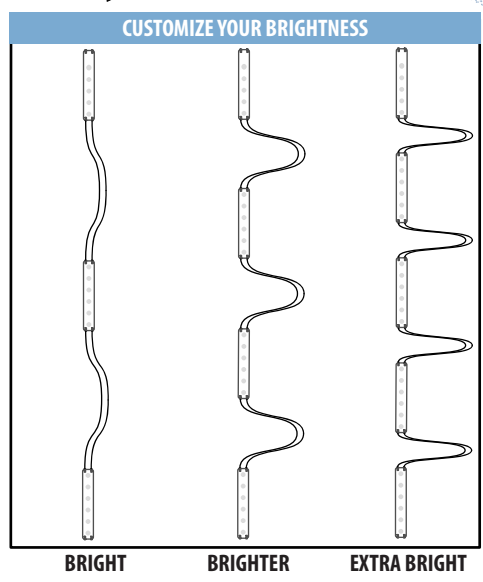

Customize your labor with the most versatile module for cabinet lighting. Maximize spacing for the least amount of labor ever or customize spacing to work around internal structure and varying depths.

Customize your brightness with only 1 module every 2 feet. Space Wingspan 3360 further apart or closer together for desired brightness.

Customize your power by choosing as few or as many modules as your need.

Customize your depth by positioning WS3360 anywhere from 5" – 18" from the face