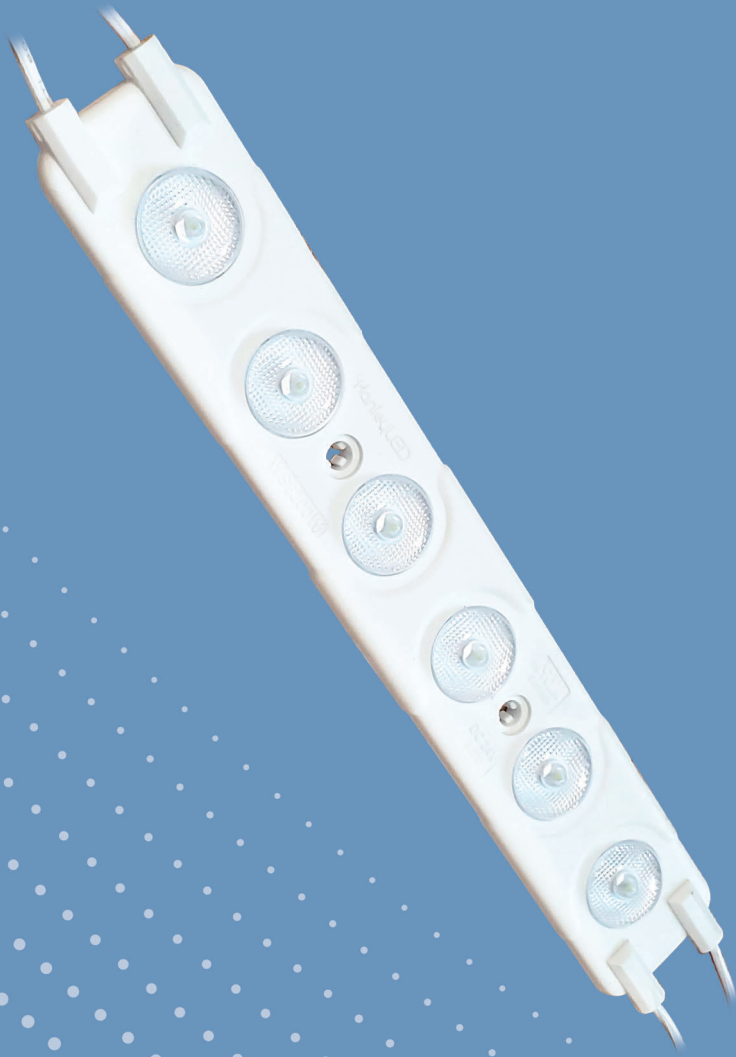

Wingspan Series
WS-3360

Spread Your Wings. Enjoy the FREEDOM!
Wingspan 3360

HanleyLED WS-3360 Features

One Size Fits All!

Custom projects come with custom challenges. Which is why you need the 1 product that does it all. Because you only need **21 modules** to illuminate a **5'x10'x6"** cabinet, you can customize your experience. Whether you fabricate hundreds of the same cabinet or build custom pylons, experience true **FREEDOM** with the High Efficiency Wingspan 3360.

Customize your labor with the most versatile module for cabinet lighting. Maximize spacing for the least amount of labor ever or customize spacing to work around internal structure and varying depths.

- Super Wide 175° Wingspan Optics
- Wide depth range 5" – 18" from sign face
- Efficacy: 165 lm/w
- 24 vdc
- 7yr Product / 5yr Labor Warranty

Wingspan Series

WS-3360

LM79 LM80 L70:5+ YEARS

Features

- Super Wide 175° Wingspan Lens
- Customizable brightness with wide spacing between mods
- Extremely Wide depth range 5" – 18" from sign face
- Ideal for Single Sided cabinets or 2-bay double sided signs
- Efficacy: 165 lm/w
- 24 vdc
- 24" Max Centers at 8" from face (may vary depending on sign face type)
- 10yr Product / 5yr Labor Warranty
- HanleyPRO Layout Creator at hanleyledsolutions.com

Specifications

| | |
|--------------------------|--------------------------------------------------------------------------------|
| Viewing Angle | 175° |
| Watts | 3w/mod Customizable w/ft |
| Luminous Efficacy | 165(lm/W) |
| Input Voltage | 24vDC |
| Modules/Foot | 0.6/ft. fully stretched Customizable up to 1 mod every 2ft |
| Protection Grade | IP67 |
| Packaging | Anti-static bag, 20 mods (33.3ft)/bag |
| Warranty | 10 Year (Product) / 5 Year (Labor) |
| Operating Temp. | -25 ~ +60 °C / -13 ~ +140 °F |
| Storage Temp. | -40 ~ +70 °C / -40 ~ +158 °F |
| Cascade | 20 mods Single-ended Power Feed (pcs) 40 mods Double-ended Power Feed (pcs) |