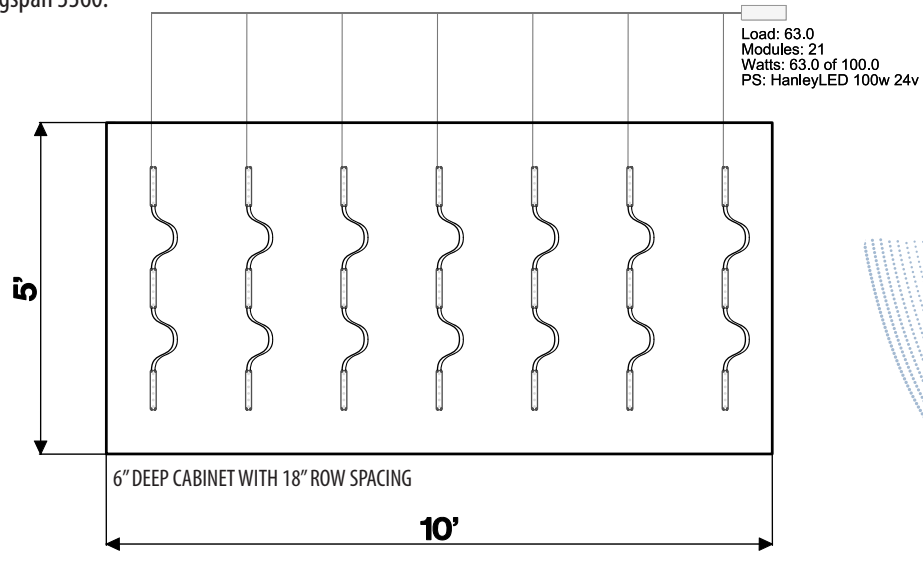

Wingspan Series
WS-3360

Spread Your Wings. Enjoy the FREEDOM!
Wingspan 3360

HanleyLED WS-3360 Features

One Size Fits All!

Custom projects come with custom challenges. Which is why you need the 1 product that does it all. Because you only need **21 modules** to illuminate a **5'x10'x6"** cabinet, you can customize your experience. Whether you fabricate hundreds of the same cabinet or build custom pylons, experience true **FREEDOM** with the High Efficiency Wingspan 3360.

Customize your labor with the most versatile module for cabinet lighting. Maximize spacing for the least amount of labor ever or customize spacing to work around internal structure and varying depths.

- Super Wide 175° Wingspan Optics
- Wide depth range 5" – 18" from sign face
- Efficacy: 165 lm/w
- 24 vdc
- 7yr Product / 5yr Labor Warranty

Wingspan Series

WS-3360

LM79 LM80 L70:5+ YEARS

Features

- Super Wide 175° Wingspan Lens
- Customizable brightness with wide spacing between mods
- Extremely Wide depth range 5" – 18" from sign face
- Ideal for Single Sided cabinets or 2-bay double sided signs
- Efficacy: 165 lm/w
- 24 vdc
- 24" Max Centers at 8" from face (may vary depending on sign face type)
- 10yr Product / 5yr Labor Warranty
- HanleyPRO Layout Creator at hanleyledsolutions.com

Specifications

| | |
|--------------------------|--------------------------------------------------------------------------------|
| Viewing Angle | 175° |
| Watts | 3w/mod Customizable w/ft |
| Luminous Efficacy | 165(lm/W) |
| Input Voltage | 24vDC |
| Modules/Foot | 0.6/ft. fully stretched Customizable up to 1 mod every 2ft |
| Protection Grade | IP67 |
| Packaging | Anti-static bag, 20 mods (33.3ft)/bag |
| Warranty | 10 Year (Product) / 5 Year (Labor) |
| Operating Temp. | -25 ~ +60 °C / -13 ~ +140 °F |
| Storage Temp. | -40 ~ +70 °C / -40 ~ +158 °F |
| Cascade | 20 mods Single-ended Power Feed (pcs) 40 mods Double-ended Power Feed (pcs) |