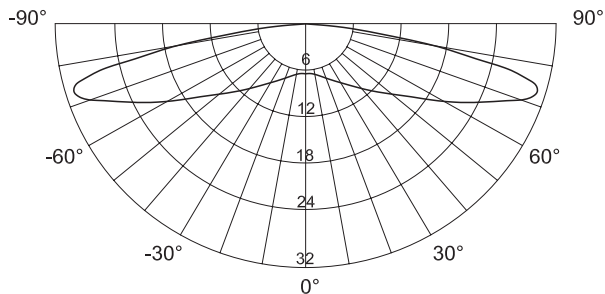

Light Distribution